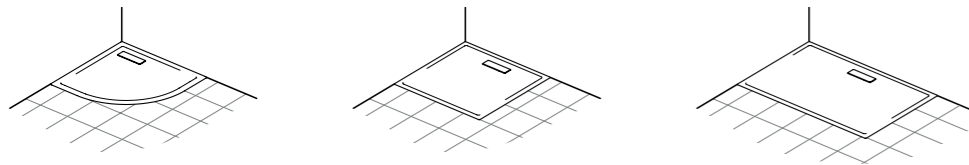

Chrome Waste finish
– AA

19.5 x 5cm

Minimal design. Maximum possibilities.

While the design of the Ultra Flat New collection is created on a belief that less is more, the range of options is far from minimal. With 28 sizes, three shapes and two finishes, simplicity has never been so specific. And whatever the size or fitting, it gives perfect stability with fast installation.

Flush fitting

Surface-mounted fitting

Raised fitting

V1 Matt White

01 Gloss White

Quadrant

T449101	80 x 80cm	T4491V1	80 x 80cm
T449201	90 x 90cm	T4492V1	90 x 90cm

Square