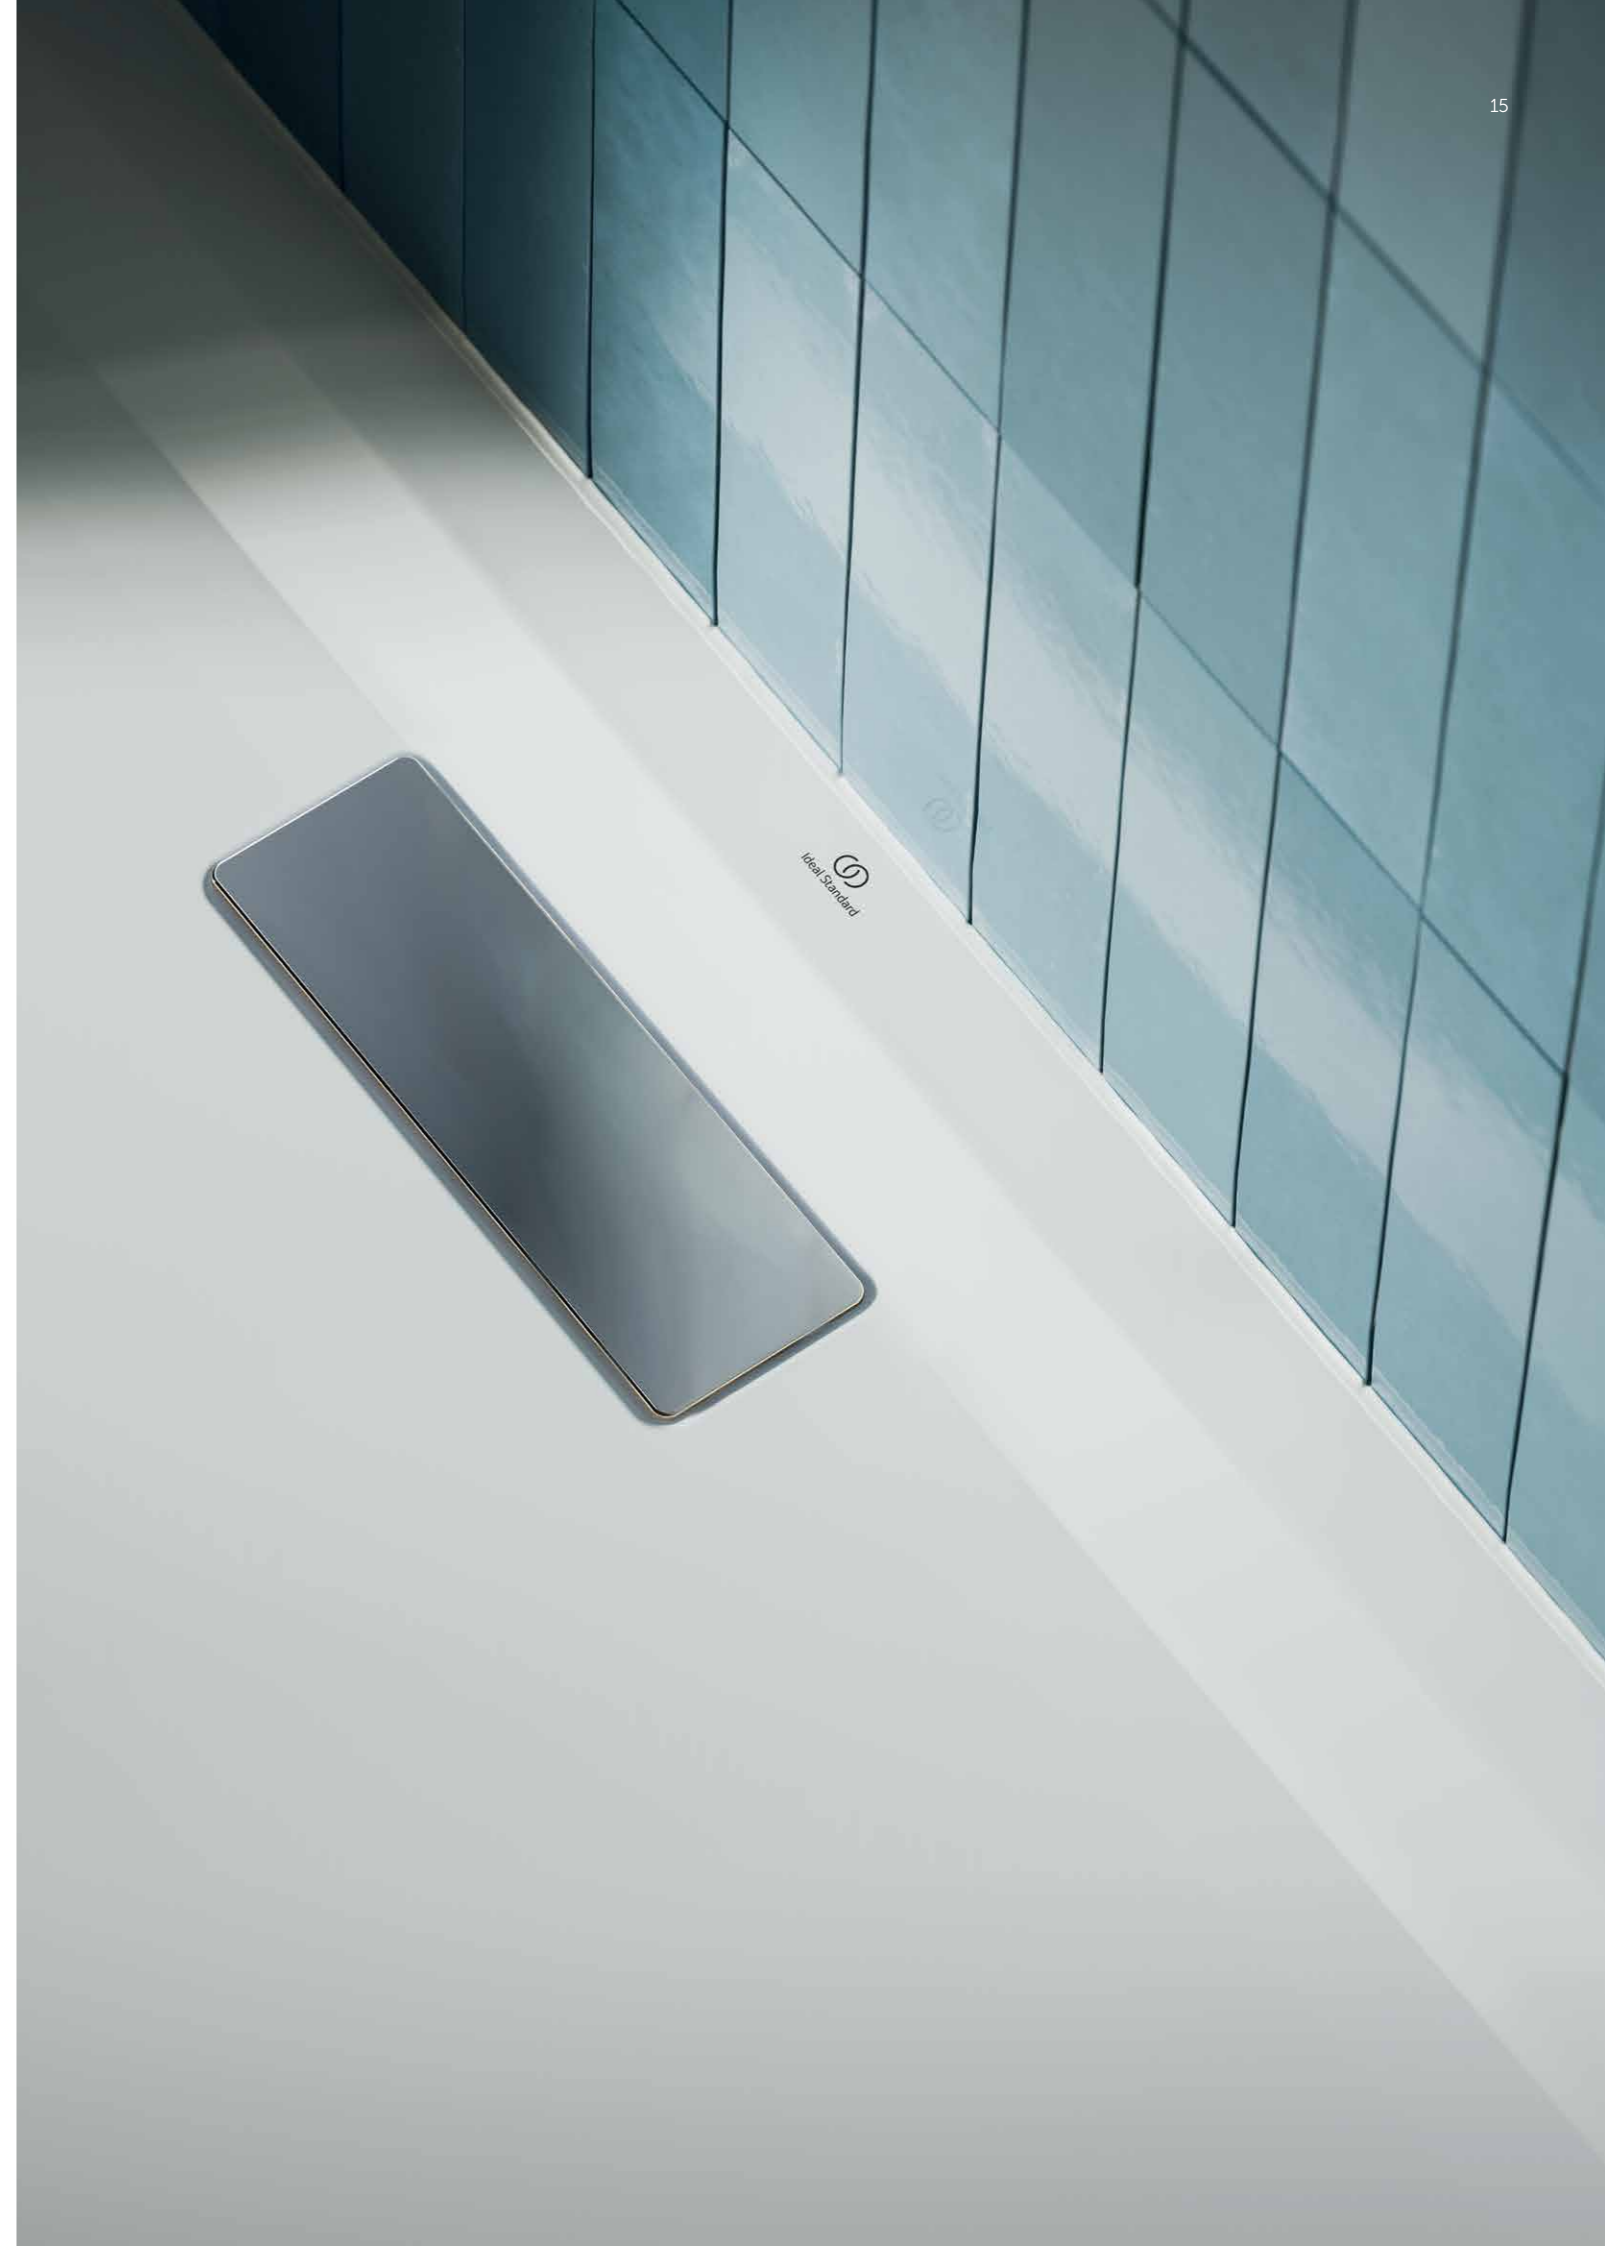

Quality manifested in the details.

From the dimensions to the finish, every element of the Ultra Flat New collection has been carefully considered – and the waste cover is no exception.

The minimalist flat-curve design and Chrome finish delivers a high-quality aesthetic. And it's practical too, with an adjustable outlet and removable syphon parts that make it easy to install and maintain.

19.5 x 5cm