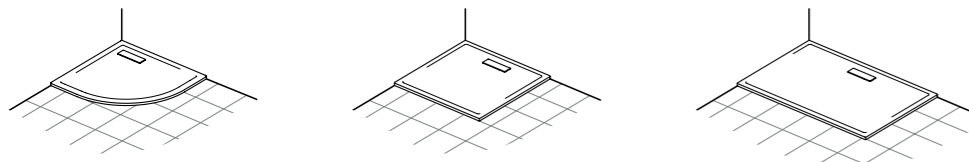

From the dimensions to the finish, every element of the Ultra Flat New collection has been carefully considered – and the waste cover is no exception.

The minimalist flat-curve design and Chrome finish delivers a high-quality aesthetic. And it's practical too, with an adjustable outlet and removable syphon parts that make it easy to install and maintain.

Chrome Waste finish
– AA

19.5 x 5cm

Minimal design. Maximum possibilities.

While the design of the Ultra Flat New collection is created on a belief that less is more, the range of options is far from minimal. With 28 sizes, three shapes and two finishes, simplicity has never been so specific. And whatever the size or fitting, it gives perfect stability with fast installation.

Flush fitting

Surface-mounted fitting

Raised fitting

V1 Matt White

01 Gloss White

Quadrant

T449101	80 x 80cm	T4491V1	80 x 80cm
T449201	90 x 90cm	T4492V1	90 x 90cm

Square