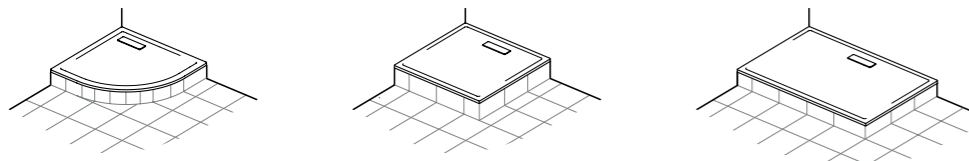

Chrome Waste finish
– AA

19.5 x 5cm

Minimal design. Maximum possibilities.

While the design of the Ultra Flat New collection is created on a belief that less is more, the range of options is far from minimal. With 28 sizes, three shapes and two finishes, simplicity has never been so specific. And whatever the size or fitting, it gives perfect stability with fast installation.

Flush fitting

Surface-mounted fitting

Raised fitting

V1 Matt White

01 Gloss White

Quadrant

T449101	80 x 80cm	T4491V1	80 x 80cm
T449201	90 x 90cm	T4492V1	90 x 90cm

Square